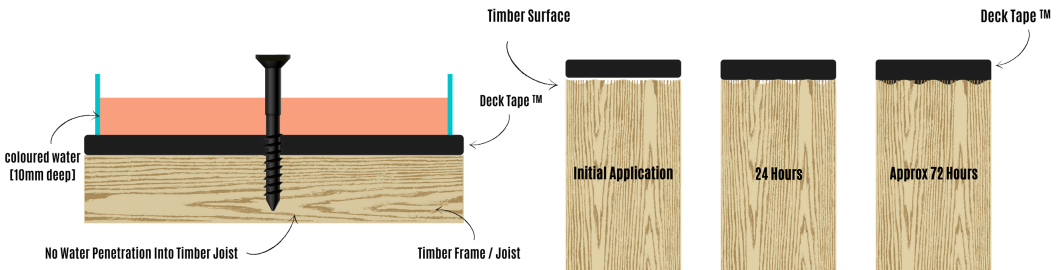

PROTECT YOUR DECK FRAME WITH DECK TAPE!™

Available In -

- 50MM x 20M
- 82MM x 20M
- 100MM x 20M
- 150MM x 20M * **NEW***
- 200MM x 20M * **NEW***
- 250MM x 20M * **NEW***
- 300MM x 20M * **NEW***

Completely Self Sealed When Fastener Is Driven Through The Deck Tape™

Deck Tape™ has a very high initial strength and it also becomes stronger over 24-72 hours as the adhesive soaks into the timbers and fully cures.

50MM
Top of Joists

82MM
Noggins

100MM
Double Joists

Completely protects and seals your new or existing timber deck frame. Protected from water/moisture rot and frame weathering.

- Non-Butyl
- Completely UV Stable
- Extremely Strong
- Permanent Adhesive Bond For 50 years
- Easy-to-tear
- Can Apply to Damp Timber or Below Freezing