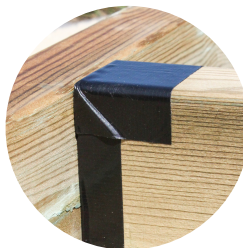

PROTECT YOUR DECK FRAME WITH DECK TAPE!™

Available In -

- 50MM x 20M
- 82MM x 20M
- 100MM x 20M
- 150MM x 20M * **NEW***
- 200MM x 20M * **NEW***
- 250MM x 20M * **NEW***
- 300MM x 20M * **NEW***

Completely Self Sealed When Fastener Is Driven Through The Deck Tape™

Deck Tape™ has a very high initial strength and it also becomes stronger over 24-72 hours as the adhesive soaks into the timbers and fully cures.

50MM
Top of Joists

82MM
Noggins

100MM
Double Joists

Completely protects and seals your new or existing timber deck frame. Protected from water/moisture rot and frame weathering.

- Non-Butyl
- Completely UV Stable
- Extremely Strong
- Permanent Adhesive Bond For 50 years
- Easy-to-tear
- Can Apply to Damp Timber or Below Freezing