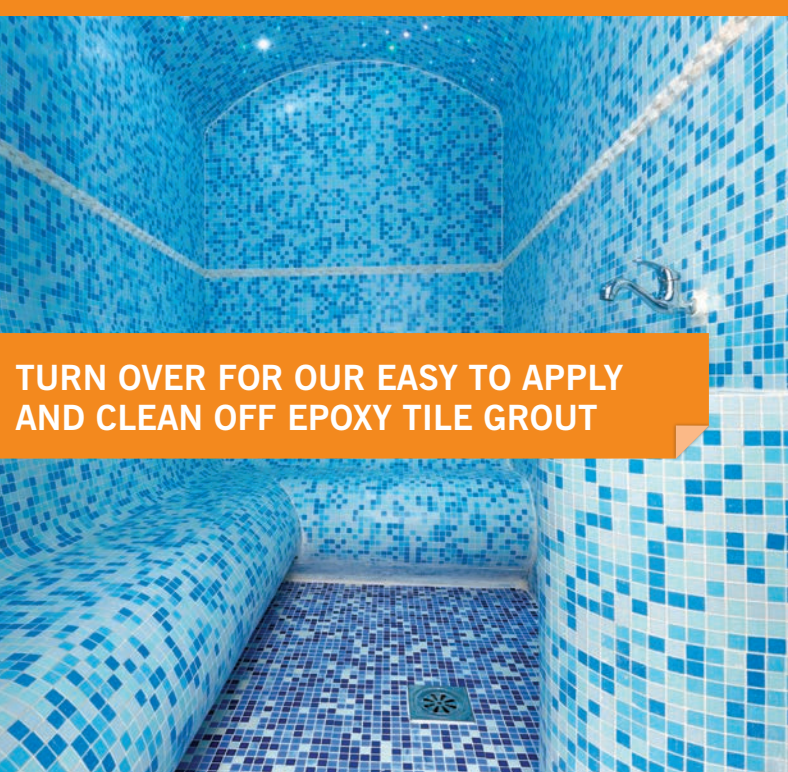

TURN OVER FOR OUR EASY TO APPLY AND CLEAN OFF EPOXY TILE GROUT