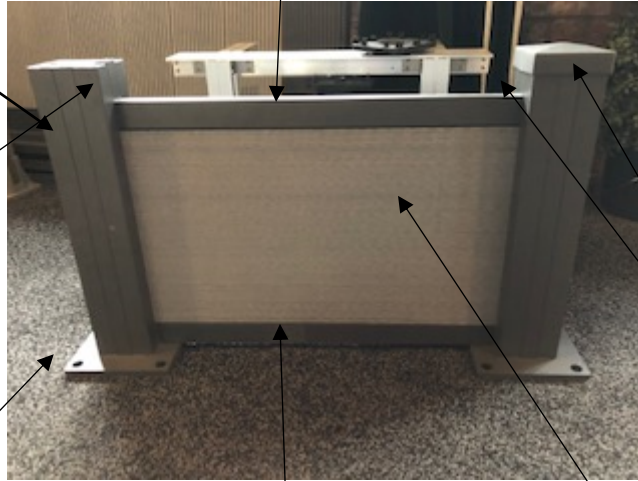

Composite Fencing

Aluminium Fence post

70mm x 70mm x
2.5m with 1 side inserts

F-ALUMPOST2.5MSIDE

Top Bar

30mm x 20mm x 2100mm

F-ALUMTOPCOVER2.15

50mm insertion

F-BACCESSORIES50MM

Fence baseplate

10mm Base plate

F-BASEPLATE10MM

Bottom cover

30 mm x 20mm x 2.15M

F-ALUMBOTCOVER2.15

Fence Metal Plate & Cap