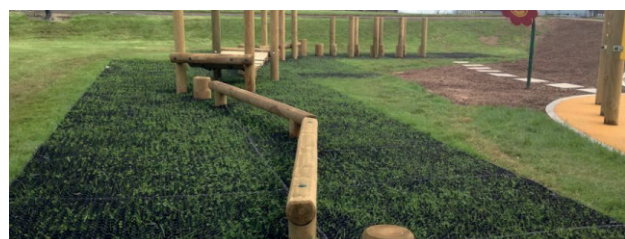

# CORE Rubber Mat

CORE Rubber Mats are a versatile multi-use product, mainly due to their variety of applications and ways in which you can use them. Designed carefully to ensure they offer grip and a firm footing on areas where slipping is a hazard - they can either make an area slip resistant or be used in grass areas to protect the grass root and avoid a mudbath forming.

Due to the structure of the CORE Rubber Mat, it allows effective water drainage and maintains a natural appearance, allowing grass to grow and be treated as normal. They can be used on level or undulating ground and are extremely quick and easy to install. Widely considered as the most cost effective and affordable forms of grass protection, they're also highly effective in creating non-slip walkways or foot trafficked areas that are susceptible to becoming a high slip risk in the poor weather conditions we are accustomed to in the winter months.

- Suitable for all weather types
- Shock absorbing
- Slip Resistant
- Reduces ground erosion

Use in both commercial and domestic applications can both be achieved with no specialist skills, as the mats can be fitted together with the fixing pegs and cable ties. To increase the longevity of the system combine the Rubber Grass Mats with our CGPM450 grass protection mesh, by adding a layer of mesh below the mats it will strengthen and reinforce the ground below the mats.

## APPLICATIONS

- Playground Areas
- Grass Protection
- Non Slip Surfacing
- Equestrian Stables