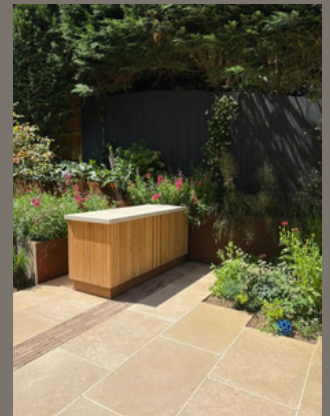

Sinai Pearl Beige Acid Washed Pre-Sealed Tumbled Limestone Paving

This Sinai Pearl Beige Acid Washed Pre-Sealed Tumbled Limestone Paving has everything that a garden designer could ever wish for. Little wonder it's so popular with our clients.

Available in tumbled & sawn edge profiles.

Presealed for practicality.

Striking appearance.

Warm tones to welcome anyone into the garden on a chilly day.

Soft, light colour to give the impression of space.

Fascinating natural quartz veining and fossilisation.

Superb background for other landscaping features.

Responsibly sourced.

Product Information

- 900mm x 600mm x 20mm x 30 per pack x 16.2m² - 875kg
- Acid Washed Surface with Tumbled Edges.
- Factory Pre-Sealed using 2 coats of a sacrificial water based breathable sealer to reduce water absorption.
- Tolerances +/-3-5mm along all axis's.
- Lightly Tumbled Edges.
- Pendulum Test Value, 62 Dry, 31 Wet.
- We also keep matching 38-40mm Bullnose Pre-Sealed Step Treads and 38-40mm Bullnose Corner Treads in stock so that you can have your project delivered all in one go with no extended bespoke lead time!